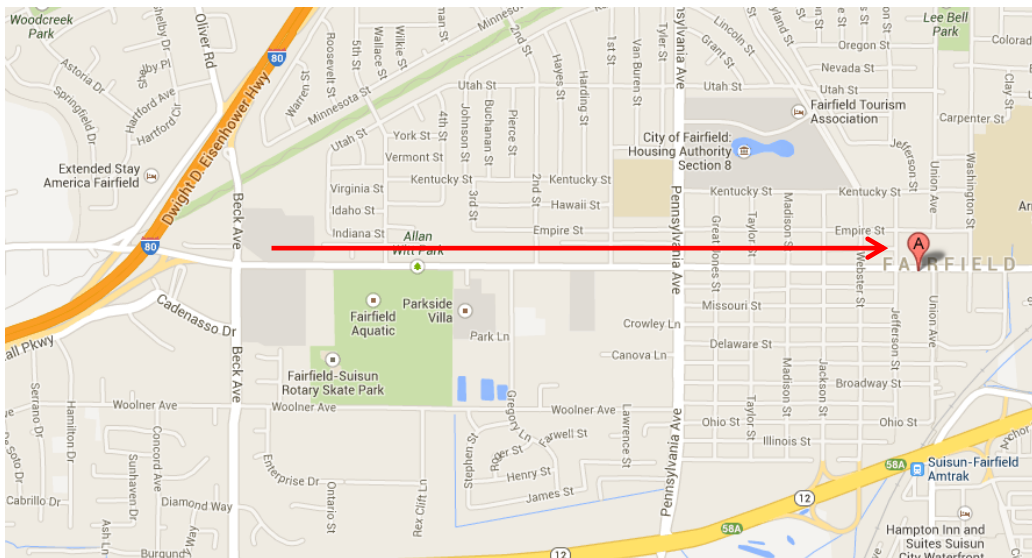

# SOLANO COUNTY OFFICE OF EMERGENCY SERVICES

**Events Center:** 601 Texas St, Fairfield, CA 94533

**Garage:** 501 Union Ave, Fairfield, CA 94533 (Enter from Delaware St)

## Directions to Solano County Events Center Parking:

From I-80 Take the Texas St Exit and head East towards downtown Fairfield. Turn Right on Jefferson and then left on Delaware. Turn left into the County Parking Garage and park on the second floor with pass displayed on the dash.

**From Rt 12 West:** Take Webster St Exit to Delaware. Turn right and enter Parking Garage on Left after Jefferson St.

**From Rt 12 East:** Take Jackson St Exit to Delaware. Turn right and enter Parking Garage on Left after Jefferson St.