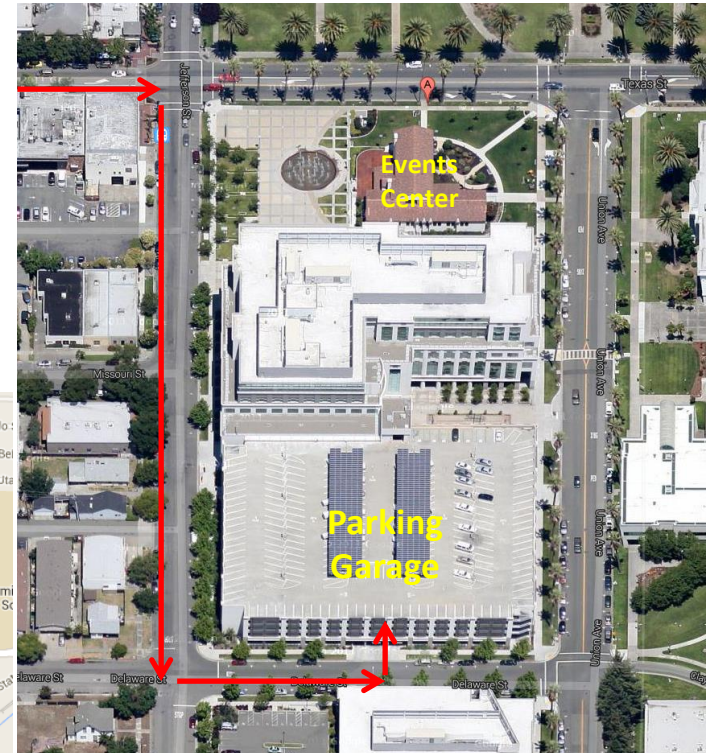

# SOLANO COUNTY OFFICE OF EMERGENCY SERVICES

**Events Center:** 601 Texas St, Fairfield, CA 94533

**Garage:** 501 Union Ave, Fairfield, CA 94533 (Enter from Delaware St)

## Directions to Solano County Events Center Parking:

From I-80 Take the Texas St Exit and head East towards downtown Fairfield. Turn Right on Jefferson and then left on Delaware. Turn left into the County Parking Garage and park on the second floor with pass displayed on the dash.

**From Rt 12 West:** Take Webster St Exit to Delaware. Turn right and enter Parking Garage on Left after Jefferson St.

**From Rt 12 East:** Take Jackson St Exit to Delaware. Turn right and enter Parking Garage on Left after Jefferson St.